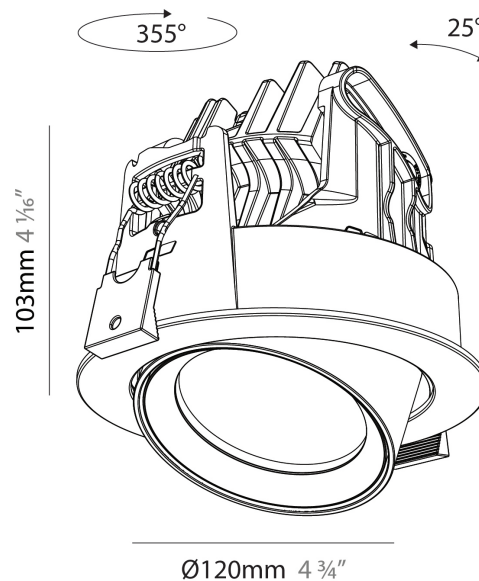

GENERAL

Series: Centriq
Subseries: Centriq Round Adjustable
Brand: Prolicht
Division: Architectural
Mounting Type: Recessed
Mounting Location: Ceiling
Subcategory: Spots

PHYSICAL

Shape: Cylinder
Diameter (mm): 120
Diameter (in): 4 3/4
Height (mm): 105
Height (in): 4 1/8
Min. Recessing Depth (mm): 120
Min. Recessing Depth (in): 4 3/4
Light Distribution: Adjustable / Direct
Weight (kg): 0.649
Diffuser: Lens Pack - No Lens / Opal / Linear Spread Lens / Honeycomb / Spread Lens
Fixture Finish: SSR / BKV / CWI / CRY / HAB / UFT / ITA / RUA / FTG / MYG / LOD / PUS / FRO / FUP / KIA / POP / BLS / SPG / MEY / GOH / GUM / CHC / COM / ABZ / JAG / OBR / MOS / ROR
Fixture Material: Aluminum
Cut-out Measurements: Dia. 112mm / 4 7/16"

ELECTRICAL

Lamp Type: LED (Zhaga Standard)
Input Wattage (W): 27.3
Total Output Wattage (W): 24.5
Dimming: Tri-Mode (Non-Dimming and Phase Dimming (120Vac only) and 0-10V Dimming)
Driver Included: Yes
Driver Location: Recessed Housing
Driver Type: Constant Current - Universal
Driver Class: Class 2
Input Voltage (V): 120 - 277
Constant Current (MA): 700

LED

Color Temperature (*K): 2700 / 3000 / 3500 / 4000
Max. Delivered Lumen (lm): 2348 / 2444 / 2549 / 2669
Nominal Lumen (lm): 2788 / 2903 / 3027 / 3170
CRI: >90 CRI
Lamp Life (hrs): 50000

OPTICAL

Reflector°: 20 / 32 / 54
Adjustability: Rotational 350°; Tilt 90°

RATINGS AND CERTIFICATIONS

Certified By: Certified for North American Standards
IP rating: IP20