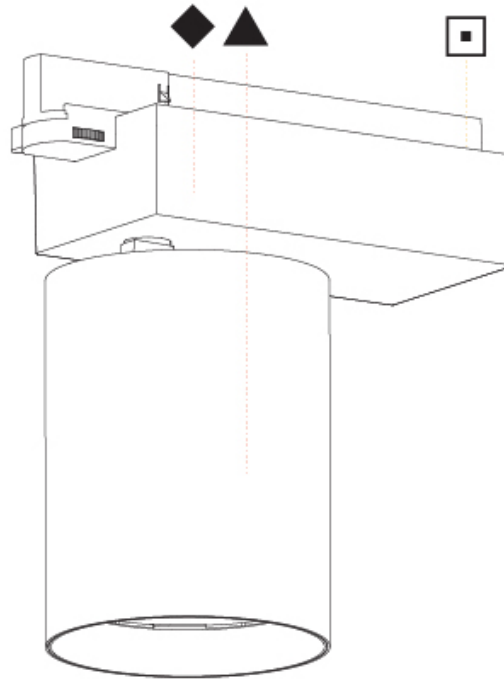

CENTRIQ 125 TRACK

A3T027-

PROJECT _____

TYPE _____

SPECIFIER _____

QUANTITY _____

DATE _____